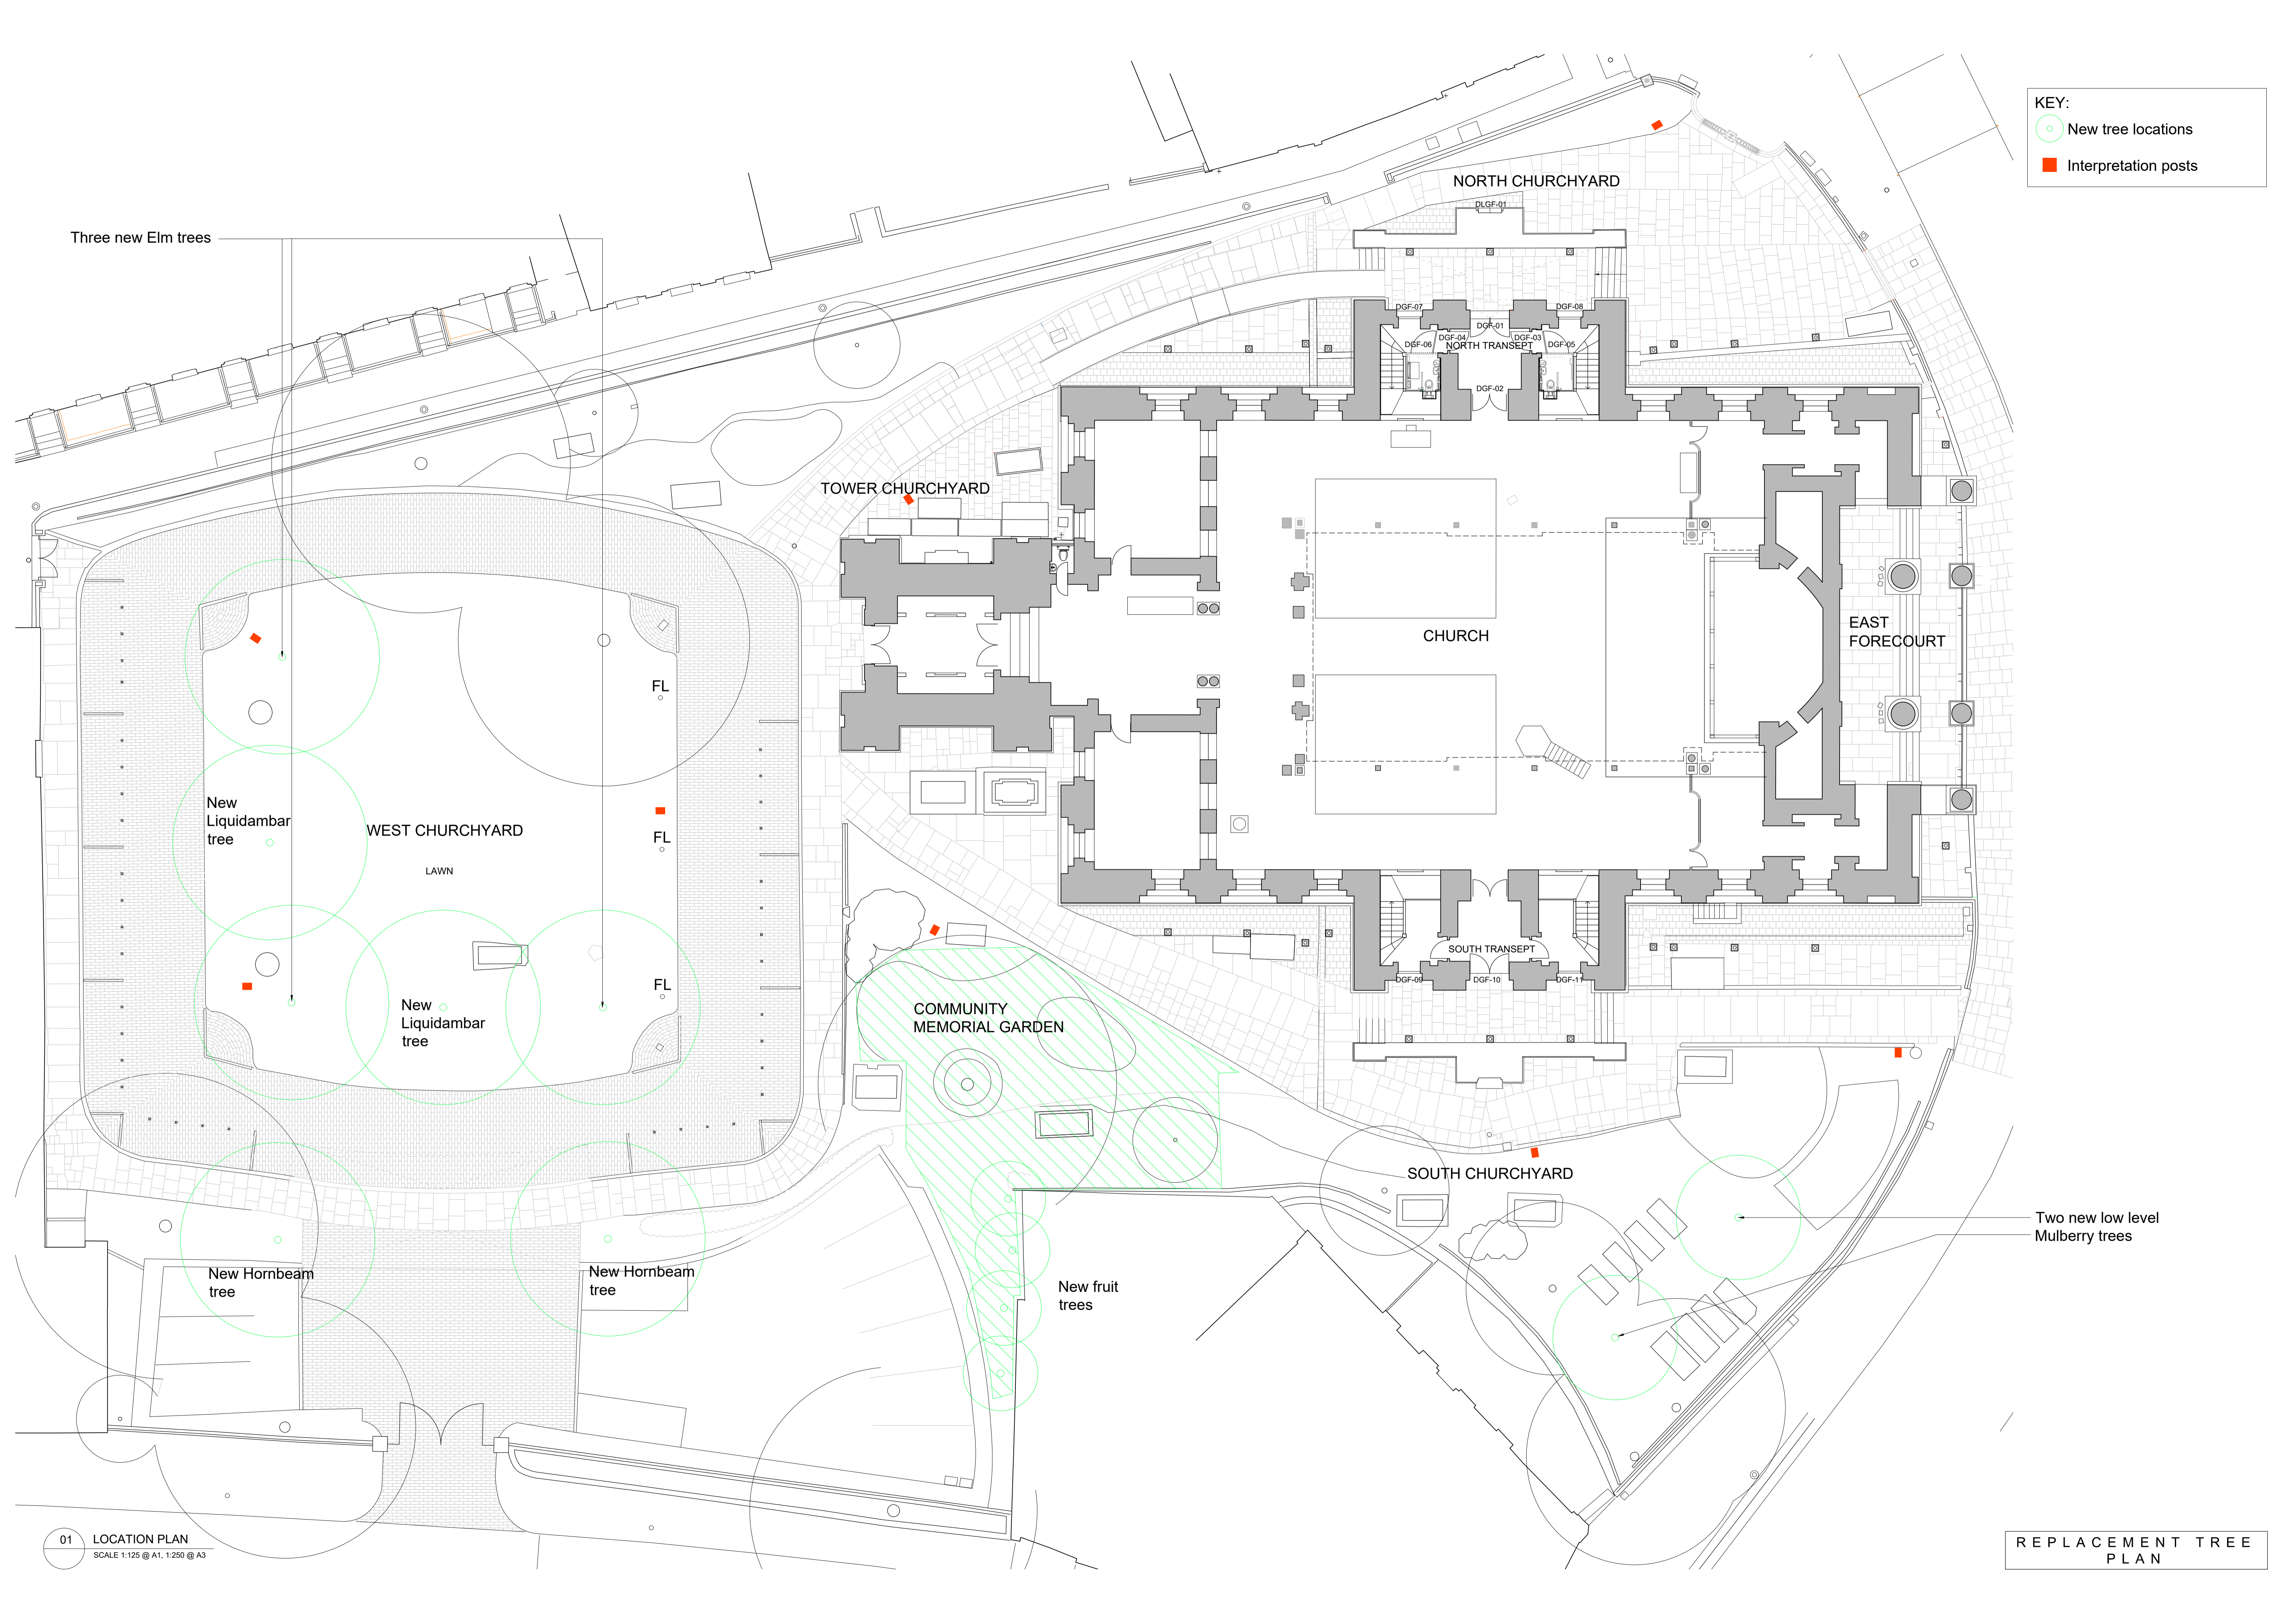

**KEY:**

-  New tree locations
-  Interpretation posts

Three new Elm trees

New Liquidambar tree

WEST CHURCHYARD

LAWN

New Liquidambar tree

New Hornbeam tree

New Hornbeam tree

COMMUNITY MEMORIAL GARDEN

New fruit trees

SOUTH CHURCHYARD

Two new low level Mulberry trees